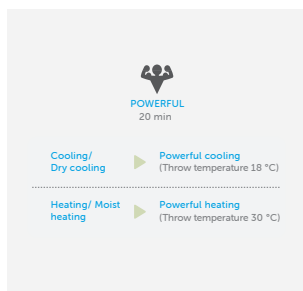

## -15°C

Runs even at -15 degrees

Wide blade angle spreads comfort throughout the room