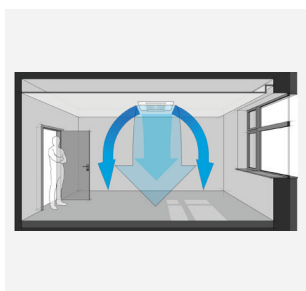

## Bio Filter

BioFilter blocks harmful bacteria and keeps the air clean and fresh.

**29dB**

Ultra Quiet  
Operation

**-15°C**

Runs even at -15  
degrees

360°C  
blowing places with  
full control