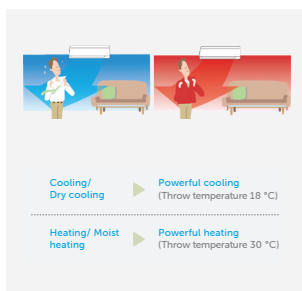

Extra features

A++ (Cooling)

A+++ (Heating)

Inverter Technology is a technology that obtains more efficiency and provides more comfort by changing the operating frequency of the motor.

Sleep Mode

Comfort sleep mode is activated with the off button selected before sleep, thus preventing overheating and cooling during the night.

%60 energy saving
R32 refrigerant

Bio Filter

BioFilter blocks harmful bacteria and keeps the air clean and fresh.

29dB

Ultra Quiet
Operation

-15°C

Runs even at -15
degrees

360°C
blowing places with
full control

Turbo Mode

24000BTU-42000BTU - 55000BTU

ICE CUBE